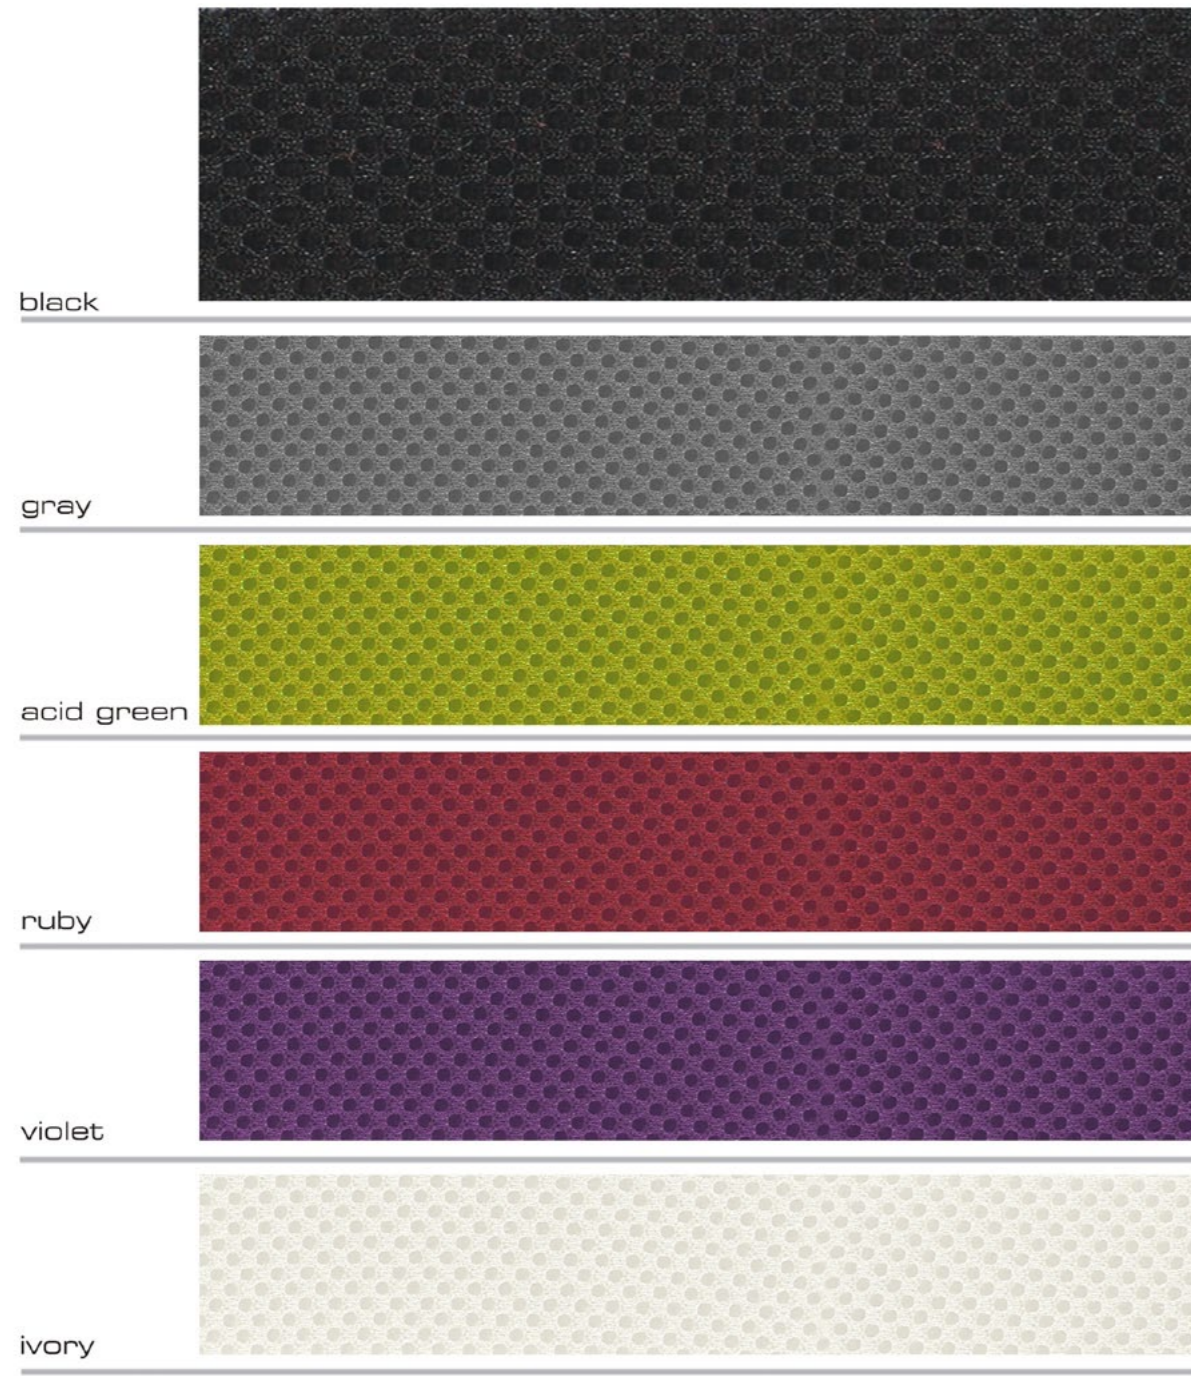

C LOVIS

fabric coverings

black

gray

acid green

ruby

violet

ivory

Stain resistant technical fabric with alveolar looking, category "D"
Tessuto tecnico alveolare antimacchia, categoria "D"