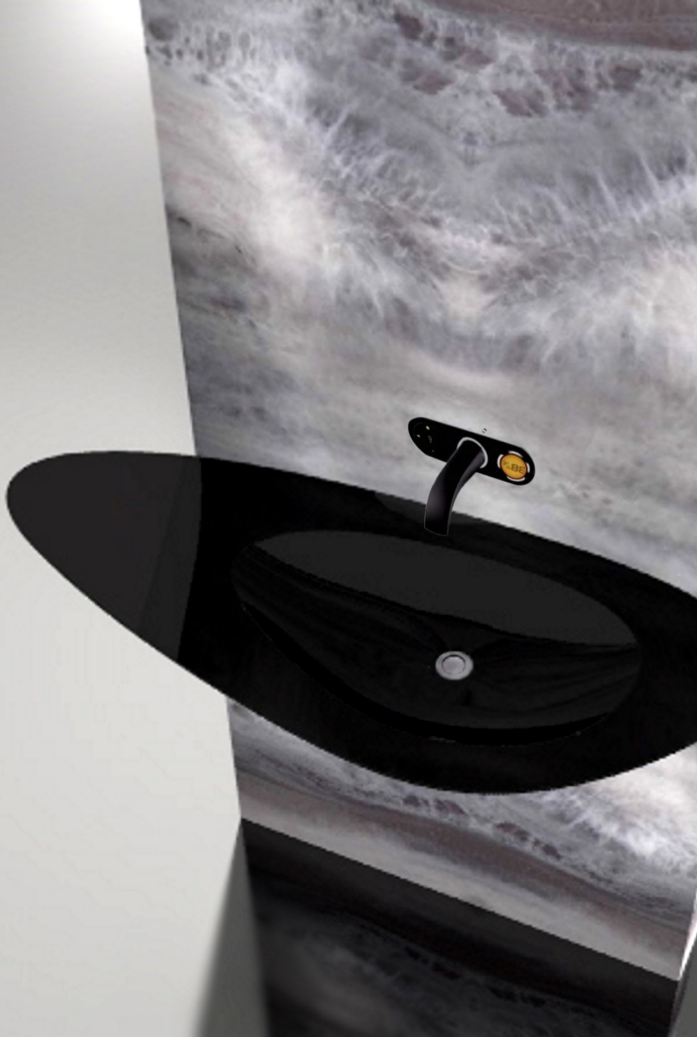

Hypermat / art. 12/A

Hypermarble / art. 03/S

Forma 1 free standing cabin shower / Hypermarble

Monolith sink / Basicstone

Forma12 sink / Basicstone

Forma12 sink / flush sink detail / Basicstone

Hypercast gold

Luminous wall in hypercast/ Sink Forma1 in Basicstone

Luminous wall in hypercast/ Sink Forma1 in Basicstone

Hyperstone custom edition

Ellipse bathtube in Efesto aluminium

Pentagon bathtube in Hyperconcrete / Hypermat floor