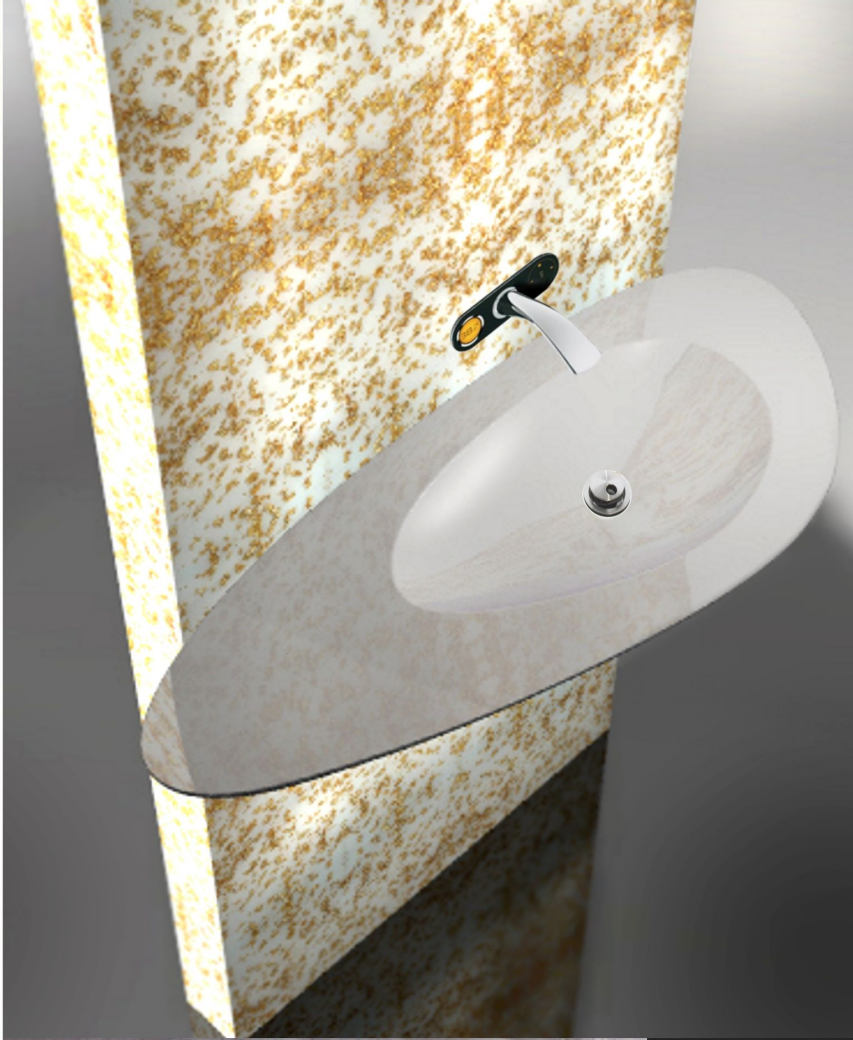

Hypermat / art. 12/A

Hypermarble / art. 03/S

Forma 1 free standing cabin shower / Hypermarble

Monolith sink / Basicstone

Forma12 sink / Basicstone

Forma12 sink / flush sink detail / Basicstone

Hypercast gold

Luminous wall in hypercast/ Sink Forma1 in Basicstone

Luminous wall in hypercast/ Sink Forma1 in Basicstone

Hyperstone custom edition

Ellipse bathtube in Efesto aluminium

Pentagon bathtube in Hyperconcrete / Hypermat floor