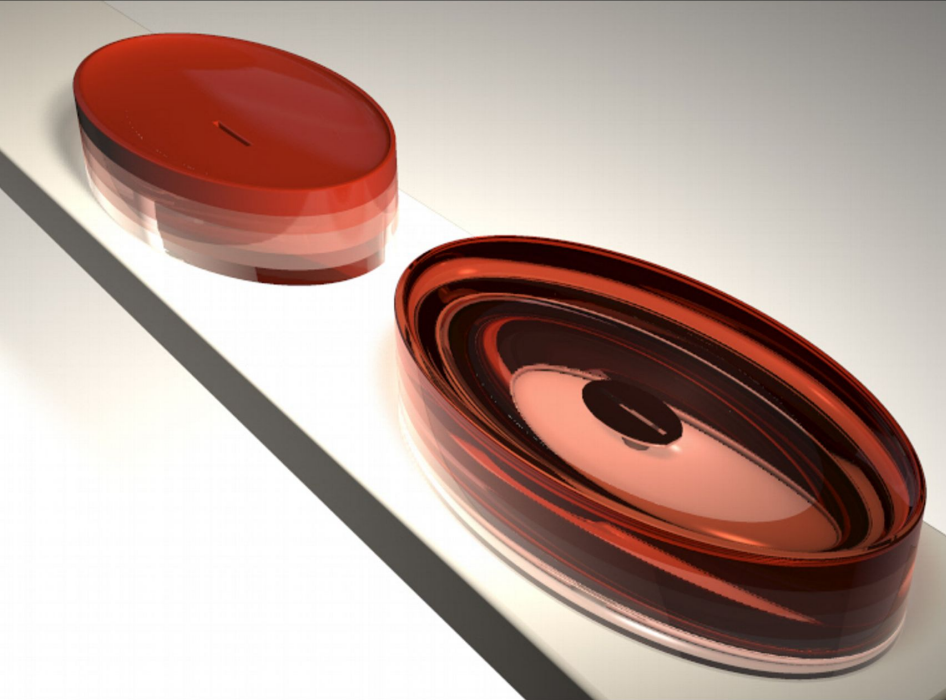

Dogma furniture-sink with mirror and light made in Hypermable

Dogma free standing bathtub made in Hypermable and chrome finishing inside

Sunrise / basin sink made in Hyperstone in gradient edition