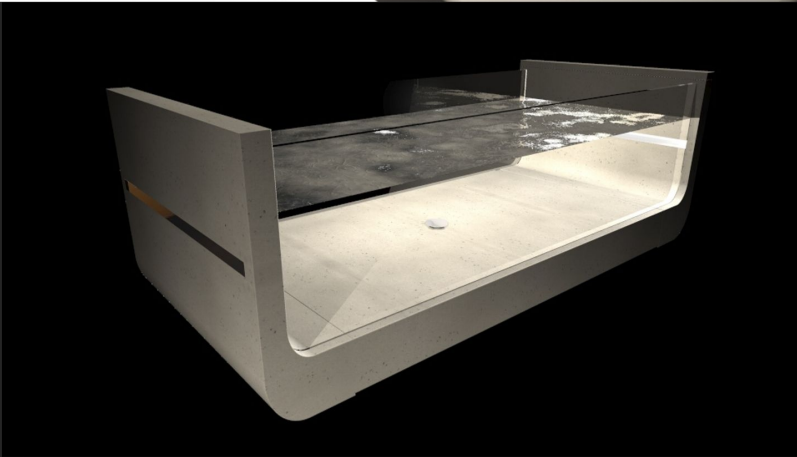

Emir / Fress standing hammam made in Basaltik