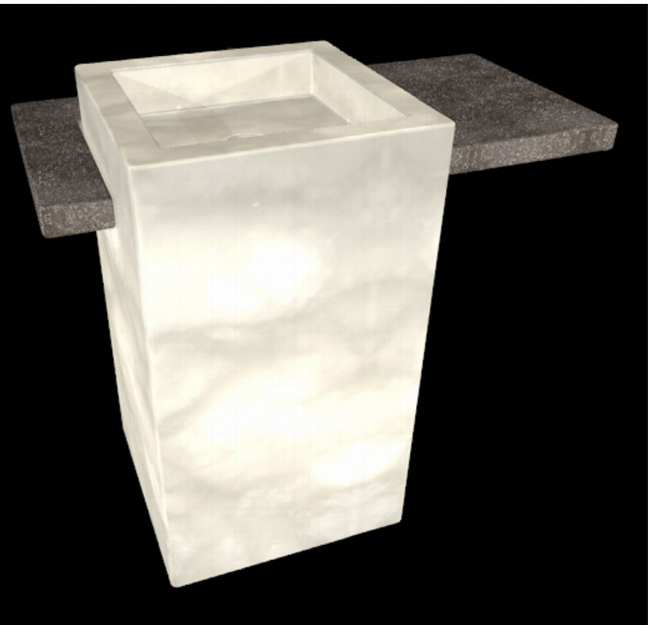

Eclipse bathtube in Basicstone / Mercurio lights

Monolith luminous free standing bathtub in Hypersone

Ellade free standig sink in chromed edition / hypermat bolserie

Monolith free standing luminous sink in Hypersone