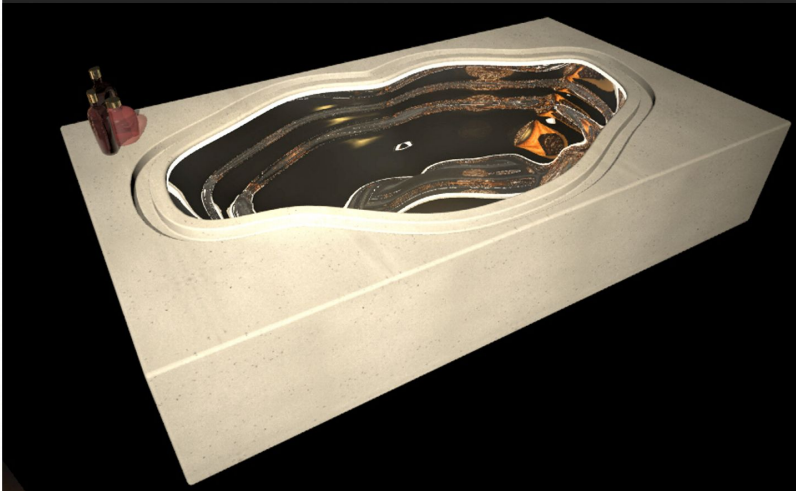

Leviathan wave basin sink made in Hypertstone Krystalla

Leviathan wave basin sink made in Hypertstone Krystalla

Dogma furniture-sink with mirror and light made in Hypermable

Dogma furniture-sink / detail of gold plated inside and lateral sliding door